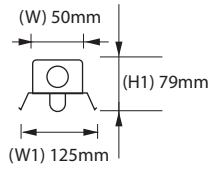

Vegas TLED Reflector

DIMENSIONS

LINE DRAWING

VEGAS REFLECTOR TLED

AAR - ANGLE ALUMINIUM MIRROR REFLECTOR

Product Code	Model Code	Description	Description	L(mm)
VEAAR120T8	VER120T8	HI-BEAM VEGAS 1XTLED ANGLE ALUMINIUM MIRROR	REFLECTOR ONLY	610
VEAAR140T8	VER140T8	HI-BEAM VEGAS 1XTLED ANGLE ALUMINIUM MIRROR	REFLECTOR ONLY	1220
VEAAR220T8	VER220T8	HI-BEAM VEGAS 2XTLED ANGLE ALUMINIUM MIRROR	REFLECTOR ONLY	610
VEAAR240T8	VER240T8	HI-BEAM VEGAS 2XTLED ANGLE ALUMINIUM MIRROR	REFLECTOR ONLY	1220

* refer to T8LED tube catalogue for wattage & lumens

FAR - FULL ALUMINIUM MIRROR REFLECTOR

Product Code	Model Code	Description	Description	L(mm)
VEFAR120T8	VER120T8	HI-BEAM VEGAS 1XTLED FULL ALUMINIUM MIRROR	REFLECTOR ONLY	610
VEFAR140T8	VER140T8	HI-BEAM VEGAS 1XTLED FULL ALUMINIUM MIRROR	REFLECTOR ONLY	1220
VEFAR220T8	VER220T8	HI-BEAM VEGAS 2XTLED FULL ALUMINIUM MIRROR	REFLECTOR ONLY	610
VEFAR240T8	VER240T8	HI-BEAM VEGAS 2XTLED FULL ALUMINIUM MIRROR	REFLECTOR ONLY	1220

* refer to T8LED tube catalogue for wattage & lumens

AMR - ANGLE METAL REFLECTOR

Product Code	Model Code	Description	Description	L(mm)
VEAMR120T8	VER120T8	HI-BEAM VEGAS 1XTLED ANGLE METAL	REFLECTOR ONLY	610
VEAMR140T8	VER140T8	HI-BEAM VEGAS 1XTLED ANGLE METAL	REFLECTOR ONLY	1220
VEAMR220T8	VER220T8	HI-BEAM VEGAS 2XTLED ANGLE METAL	REFLECTOR ONLY	610
VEAMR240T8	VER240T8	HI-BEAM VEGAS 2XTLED ANGLE METAL	REFLECTOR ONLY	1220