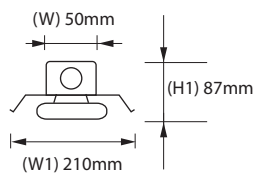

Vegas TLED Reflector

DIMENSIONS

LINE DRAWING

VEGAS REFLECTOR TLED

AAR - ANGLE ALUMINIUM MIRROR REFLECTOR

Product Code	Model Code	Description	Description	L(mm)
VEAAR120T8	VER120T8	HI-BEAM VEGAS 1XTLED ANGLE ALUMINIUM MIRROR	REFLECTOR ONLY	610
VEAAR140T8	VER140T8	HI-BEAM VEGAS 1XTLED ANGLE ALUMINIUM MIRROR	REFLECTOR ONLY	1220
VEAAR220T8	VER220T8	HI-BEAM VEGAS 2XTLED ANGLE ALUMINIUM MIRROR	REFLECTOR ONLY	610
VEAAR240T8	VER240T8	HI-BEAM VEGAS 2XTLED ANGLE ALUMINIUM MIRROR	REFLECTOR ONLY	1220

* refer to T8LED tube catalogue for wattage & lumens

FAR - FULL ALUMINIUM MIRROR REFLECTOR

Product Code	Model Code	Description	Description	L(mm)
VEFAR120T8	VER120T8	HI-BEAM VEGAS 1XTLED FULL ALUMINIUM MIRROR	REFLECTOR ONLY	610
VEFAR140T8	VER140T8	HI-BEAM VEGAS 1XTLED FULL ALUMINIUM MIRROR	REFLECTOR ONLY	1220
VEFAR220T8	VER220T8	HI-BEAM VEGAS 2XTLED FULL ALUMINIUM MIRROR	REFLECTOR ONLY	610
VEFAR240T8	VER240T8	HI-BEAM VEGAS 2XTLED FULL ALUMINIUM MIRROR	REFLECTOR ONLY	1220

* refer to T8LED tube catalogue for wattage & lumens

AMR - ANGLE METAL REFLECTOR

Product Code	Model Code	Description	Description	L(mm)
VEAMR120T8	VER120T8	HI-BEAM VEGAS 1XTLED ANGLE METAL	REFLECTOR ONLY	610
VEAMR140T8	VER140T8	HI-BEAM VEGAS 1XTLED ANGLE METAL	REFLECTOR ONLY	1220
VEAMR220T8	VER220T8	HI-BEAM VEGAS 2XTLED ANGLE METAL	REFLECTOR ONLY	610
VEAMR240T8	VER240T8	HI-BEAM VEGAS 2XTLED ANGLE METAL	REFLECTOR ONLY	1220

* refer to T8LED tube catalogue for wattage & lumens

FMR - FULL METAL REFLECTOR

Product Code	Model Code	Description	Description	L(mm)
VEFMR120T8	VER120T8	HI-BEAM VEGAS 1XTLED FULL METAL	REFLECTOR ONLY	610
VEFMR140T8	VER140T8	HI-BEAM VEGAS 1XTLED FULL METAL	REFLECTOR ONLY	1220
VEFMR220T8	VER220T8	HI-BEAM VEGAS 2XTLED FULL METAL	REFLECTOR ONLY	610
VEFMR240T8	VER240T8	HI-BEAM VEGAS 2XTLED FULL METAL	REFLECTOR ONLY	1220