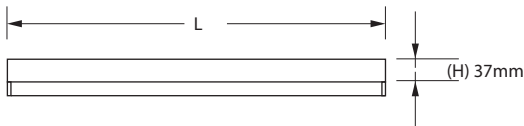

Vegas TLED Reflector

DIMENSIONS

LINE DRAWING

VEGAS REFLECTOR TLED

AAR - ANGLE ALUMINIUM MIRROR REFLECTOR

Product Code	Model Code	Description	Description	L(mm)
VEAAR120T8	VER120T8	HI-BEAM VEGAS 1XTLED ANGLE ALUMINIUM MIRROR	REFLECTOR ONLY	610
VEAAR140T8	VER140T8	HI-BEAM VEGAS 1XTLED ANGLE ALUMINIUM MIRROR	REFLECTOR ONLY	1220
VEAAR220T8	VER220T8	HI-BEAM VEGAS 2XTLED ANGLE ALUMINIUM MIRROR	REFLECTOR ONLY	610
VEAAR240T8	VER240T8	HI-BEAM VEGAS 2XTLED ANGLE ALUMINIUM MIRROR	REFLECTOR ONLY	1220