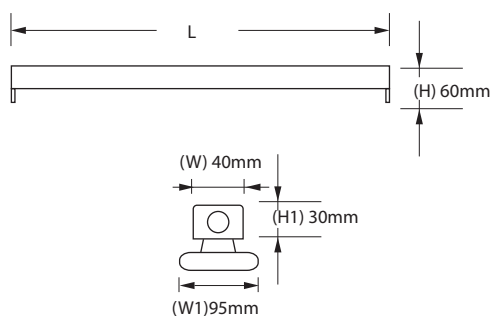

Vegas TLED Slim-2L

DIMENSIONS

INTENDED USE

This generation of linear direct fluorescent bare channel or batten fitting gives a new compact, low-profile design offering our customers unique product design which improve the overall installation process and appearance while reducing cost. Making it the most versatile solution for commercial, retail, manufacturing, warehouse and cove and display applications.

Designed to accommodate a wide variety of T8 lamp length.

LINE DRAWING

VEGAS 2 TLED SLIM

Product Code	Model Code	Description	L(mm)
VE220T8-M3-02	VE220T8-M5/NCS-105PC	HI-BEAM VEGAS 2XTLED BARE CHANNEL METAL AND FITTING (NO STARTER HOLE)	610
VE240T8-M3-02	VE240T8-M5/NCS-105PC	HI-BEAM VEGAS 2XTLED BARE CHANNEL METAL AND FITTING (NO STARTER HOLE)	1220

* refer to T8LED tube catalogue for wattage & lumens