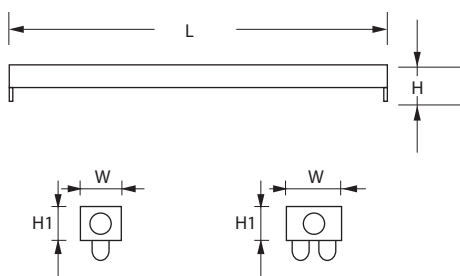

Vegas Wide Base

DIMENSIONS

DIMENSION OF FITTING

Product Code	Model Code	Watt W	L mm	W mm	H mm	H1 mm
VEWB128	VEWB128	1x28W	1170	40	60	40
VEWB154	VEWB154	1x54W	1170	40	60	40
VEWB228	VEWB228	2x28W	1170	70	60	40
VEWB254	VEWB254	2x54W	1170	70	60	40

INTENDED USE

The Vegas Wide Base series is a functional multi-purpose strip that incorporate premium performance and construction durability. The Viga series can be installed using various mounting methods an numerous options and accessories are available. Making it a very robust solution for commercial, retail, manufacturing, warehouse, garage, utility room applications. It is designed specifically to accommodate common T5, T5HO lamp length.

CONSTRUCTION

Solid yet compact designed channel and cover are formed from high quality cold-rolled steel. Locking cover tracks bolsters strength of the overall fitting construction. High-gloss, baked white enamel finish.

LINE DRAWING