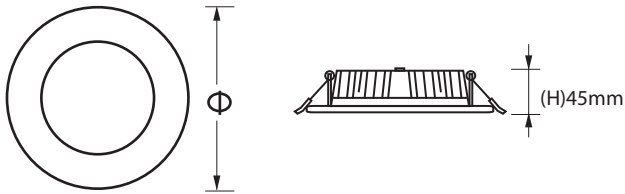

DIMENSIONS

LINE DRAWING

DIMENSION OF FITTING

Product Code	Model Code	Wattage	Lumens	Color Temperature	Φ mm	⌀ mm
SIENA2ECO-RR-06	SIENA2ECO-RR-06	6W	480lm	3000K,4000K,6500K	110	80
SIENA2ECO-RR-09	SIENA2ECO-RR-09	9W	720lm	3000K,4000K,6500K	130	105
SIENA2ECO-RR-12	SIENA2ECO-RR-12	12W	960lm	3000K,4000K,6500K	165	125
SIENA2ECO-RR-18	SIENA2ECO-RR-18	18W	1440lm	3000K,4000K,6500K	200	165
SIENA2ECO-RR-24	SIENA2ECO-RR-24	24W	1920lm	3000K,4000K,6500K	250	215

ORDERING INFORMATION Lead times will vary based on options selected. Consult with your sales representative.
Example: SIENA2ECO-RR-18-30

Type	Mounting Type	Shape Design	Wattage	Color Temperature
SIENA 2 Eco	R Recess	R Round S Square	06 6w	30 3000K
			09 9w	40 4000K
			12 12w	65 6500K
			18 18w	
			24 24w	