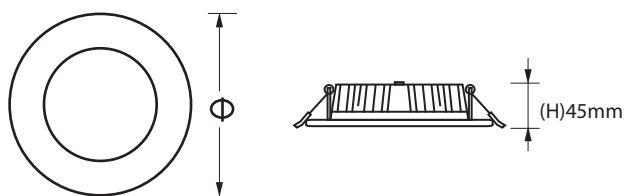

DIMENSIONS

LINE DRAWING