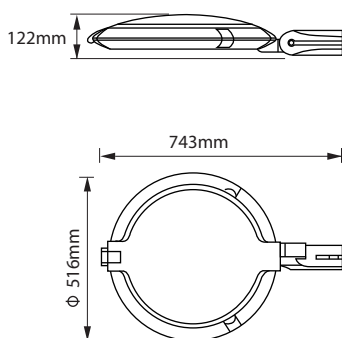

## DIMENSIONS

## LINE DRAWING

## INTENDED USE

Decorative LED luminaire for post-top mounting with innovative lighting technology by secondary, glare free reflector system. Available with symmetrical or asymmetrical reflectors. Light source by IP 65 projector with powder coated die-cast aluminium housing. With LED engines of 55 W and 75 W, and luminous flux between 5660 lm and 7670 lm. Operation by constant current drivers in IP 67 protection class. Suitable for glare-free illumination of shopping streets, pedestrian precincts, parks and other landscapes.