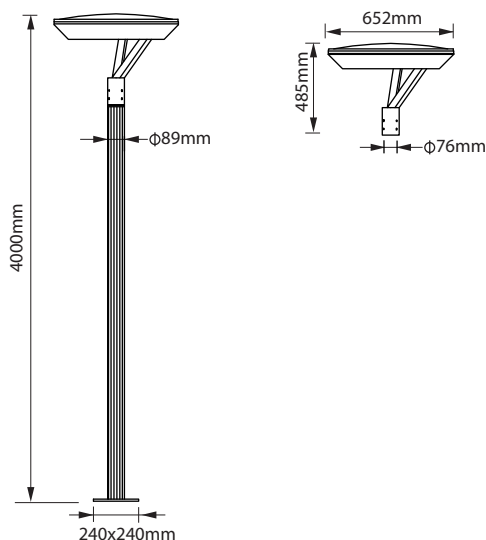

## DIMENSIONS

## CONSTRUCTION AND OPTICS

The luminaires features with good aesthetics design, body made of die-casting aluminum with outdoor epoxy powder coating. Resistant to impact and corrosion. The colour temperature available in 3000K. LED life span 50,000 hours.

## LINE DRAWING

## SPECIFICATION OF LUMINAIRE

Product Code	Model Code	Wattage	Lumens	Color Temperature
GAD1048-045-30	GAD1048-045	45W	4500lm	3000K
GAD1048-070-30	GAD1048-070	70W	7000lm	3000K