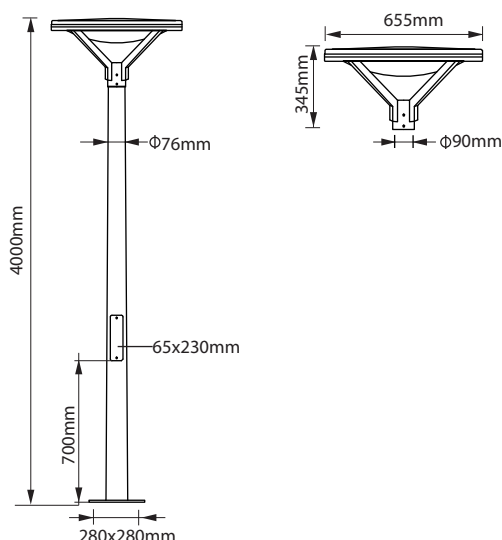

Galaxy Garden Light GAD1049

DIMENSIONS

INTENDED USE

Hi-BEAM Galaxy GAD1049 45W LED garden light delivers state of the art modern design for garden, park or compound.

CONSTRUCTION AND OPTICS

The luminaire features with good aesthetics design, body made of die-casting aluminum with outdoor epoxy powder coating. Resistant to impact and corrosion. The colour temperature available in 3000K. LED life span 50,000 hours.

LINE DRAWING

SPECIFICATION OF LUMINAIRE

Product Code	Model Code	Wattage	Lumens	Color Temperature
GAD1049-045-30	GAD1049-045	45W	4500lm	3000K