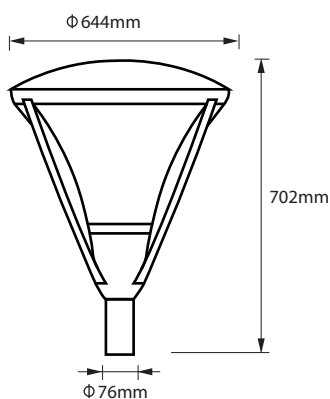

GAD 6109

DIMENSIONS

LINE DRAWING

INTENDED USE

Ideal for compound, parking areas, street lighting, walways and car lots.

CONSTRUCTION AND OPTICS

Lamp housing is made by die casting aluminum. Electrostatic powder coating for surface treatment. Diffuser is made by high quality PC lens, honoured by its good lucidity, intensity and 50,000 hours long life span. High pure aluminum reflector.

SPECIFICATION OF LUMINAIRE

Product Code	Model Code	Wattage	Lumens	Color Temperature	Weight kg
GAD610935	GAD610935	35W	3300lm	3000K,4000K,5000K	11.5
GAD610945	GAD610945	45W	4200lm	3000K,4000K,5000K	11.5
GAD610955	GAD610955	55W	5200lm	3000K,4000K,5000K	11.5
GAD610960	GAD610960	60W	5700lm	3000K,4000K,5000K	11.5