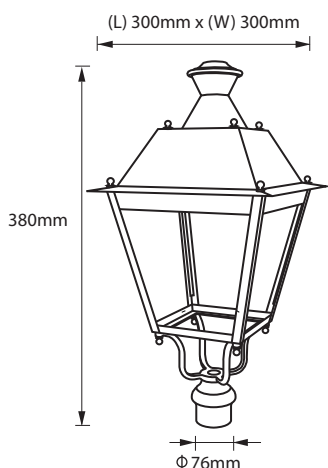

GALAXY 127

DIMENSIONS

INTENDED USE

Decorative LED luminaire for post-top mounting with innovative lighting technology by secondary, glare free reflector system. Available with symmetrical or asymmetrical reflectors. Light source by IP 65 projector with powder coated die-cast aluminium housing. With LED engines of 42 W and 85 W, and luminous flux between 5660 lm and 7670 lm. Operation by constant current drivers in IP 67 protection class. Suitable for glare-free illumination of shopping streets, pedestrian precincts, parks and other landscapes. Ideal for the refurbishment of old luminaires due to compatible 76 mm spigot diameter. Recommended mounting height 4-6 meters.

CONSTRUCTION AND OPTICS

Housing cover formed of aluminium sheet, support brackets and projector made of die-cast aluminium. Projector based on L-PRO 7248 technology. Removable built in driver (IP 67), replaceable LED head. All screws made of stainless steel. Specified driver and LED lifetime guaranteed by thermal separation between the driver compartment and the LED compartment.

LINE DRAWING

SPECIFICATION OF LUMINAIRE

Product Code	Model Code	Wattage	Color Temperature	Weight Kg
GALAXY127S.430.xx	GALAXY12742	42W	3000K	6.0
GALAXY127S.440.xx	GALAXY12742	42W	4000K	6.0
GALAXY127S.450.xx	GALAXY12742	42W	5700K	6.0
GALAXY127S.830.xx	GALAXY12785	85W	3000K	6.0
GALAXY127S.840.xx	GALAXY12785	85W	4000K	6.0
GALAXY127S.850.xx	GALAXY12785	85W	5700K	6.0
GALAXY127A.430.xx	GALAXY12742	42W	3000K	6.0
GALAXY127A.440.xx	GALAXY12742	42W	4000K	6.0
GALAXY127A.450.xx	GALAXY12742	42W	5700K	6.0
GALAXY127A.830.xx	GALAXY12785	85W	3000K	6.0
GALAXY127A.840.xx	GALAXY12785	85W	4000K	6.0
GALAXY127A.850.xx	GALAXY12785	85W	5700K	6.0