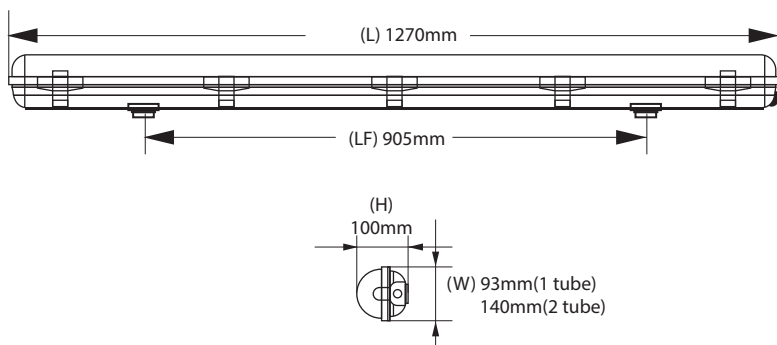

## DIMENSIONS

## DIMENSION OF FITTING

Model	Watt W	Lumens	Color Temperature	CRI	Life Span
DULL14-40W-6	40W	3286lm	4000K,5000K,5700K	80	30,000hrs
DULP14-35W-6	35W	3770lm	4000K,5000K,5700K	80	50,000hrs
DULP14-55W-6	55W	5590lm	4000K,5000K,5700K	80	50,000hrs
DULP14-75W-6	75W	6765lm	4000K,5000K,5700K	80	50,000hrs

**ORDERING INFORMATION** Lead times will vary based on options selected. Consult with your sales representative.  
Example: DULL14-40W-6

Fixed Code	Type	Board	Size	Wattage	Color Temperature
DUL Duro LED	L Lite	1 Gen 1	2 2 feet	40W 40W	4 4000K
	P Performance		4 4 feet	35W 35W	5 5000K
	M Premium			55W 55W	6 5700K
				75W 75W	

## LINE DRAWING

Stainless Steel Clips

Specifications and dimension subject to change without notice