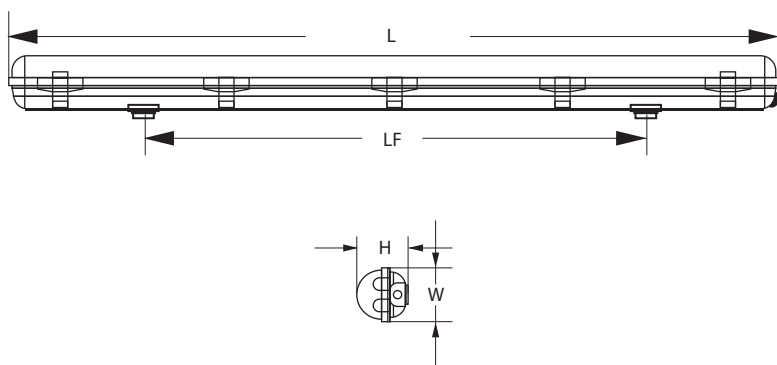

Duro[®] - 2L

DIMENSIONS

INTENDED USE

Linear T5 lamps, smaller and lower wattage, high lumen output and better color rendering for visual comfort and better performance for added safety measure.

CONSTRUCTION AND OPTICS

IP66. For use where moisture or dust is prevalent. Designed with shallow and compact housing for ease of installation. The polycarbonate body and clear pattern polycarbonate diffuser for maximum durability. All fixing clips are stainless steel as standard.

DIMENSION OF FITTING

Product Code	Model Code	Watt W	L mm	W mm	H mm	LF	Weight kg
DU228	DU228	2x28W	1210	105	85	905	1.78
DU254	DU254	2x54W	1210	105	85	905	1.78

LINE DRAWING

Stainless Steel Clips

Specifications and dimension subject to change without notice