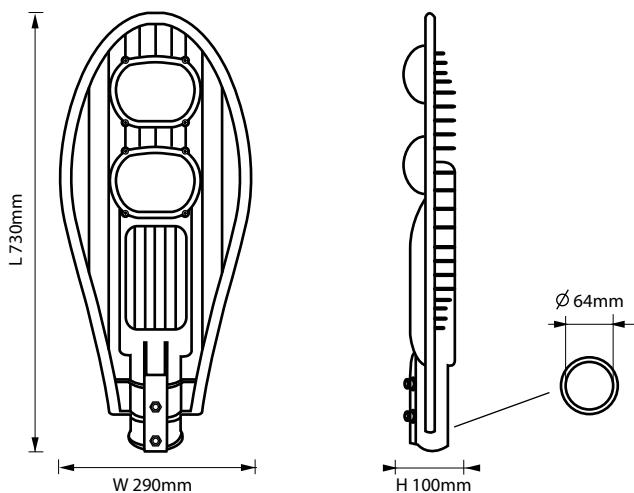

## DIMENSIONS

## DIMENSION OF FITTING

Model	Wattage	Lumens	Weight kg	Replacement
STLA222G2090-40	92W	12880 lm	5.32	SON 250W
STLA222G2090-57	92W	12880 lm	5.32	SON 250W
STLA222G2120-40	119W	16660 lm	5.33	SON 250W
STLA222G2120-57	119W	16660 lm	5.33	SON 250W
STLA222G2140-40	141W	19740 lm	5.33	SON 250W/400W
STLA222G2140-57	141W	19740 lm	5.33	SON 250W/400W

Powered by:

**PHILIPS**

Specifications and dimension subject to change without notice

**HBL**<sup>®</sup>  
HI-BEAM™ Lighting

Carton : Dimension and Weight

Model	Standard Pack	Length (cm) per ctn	Width (cm) per ctn	Height (cm) per ctn	Gross Weight (kg/ctn)	Net Weight (kg/pc)
STLA222G2090-40	1pc/ctn	77	31	15	5.98	5.32
STLA222G2090-57	1pc/ctn	77	31	15	5.98	5.32
STLA222G2120-40	1pc/ctn	77	31	15	5.99	5.33
STLA222G2120-57	1pc/ctn	77	31	15	5.99	5.33
STLA222G2140-40	1pc/ctn	77	31	15	5.99	5.33
STLA222G2140-57	1pc/ctn	77	31	15	5.99	5.33